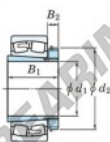

Spherical roller bearing 23296RK-H3296-JTEKT - 23296RK-H3296-JTEKT

<https://www.123bearing.com/bearing-housing/roller-bearing/spherical/23296rk-h3296-jtekt>

Boundary dimensions

PRODUCT FEATURES

Brand	JTEKT
N° Ean13	3616060792754
Inside diameter	450 mm
Outside diameter	870 mm
Thickness	310 mm
Limiting speed	250 rpm
Dynamic load	10500 kN
Static load	15100 kN
Packaging	1

contact@123bearing.com

(646) 712 9672

CRT4 de Lesquin 60 Rue Du Haut De Sainghin 59273 Fretin FRANCE