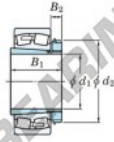

Spherical roller bearing

23092RHAK-H3092-JTEKT - 23092RHAK-H3092-JTEKT

<https://www.123bearing.com/bearing-housing/roller-bearing/spherical/23092rhak-h3092-jtekt>

Boundary dimensions

Bearing No.	Boundary dimensions (mm)				Basic load ratings (kN)		Limiting speeds (min ⁻¹)	
	d1	D	B	r (mm)	Cr	Cor	Grease lub.	Oil lub.
23092RHAK-H3092	430	680	163	6	4520	7430	340	460

PRODUCT FEATURES

Brand	JTEKT
N° Ean13	3616060792631
Inside diameter	430 mm
Outside diameter	680 mm
Thickness	163 mm
Limiting speed	340 rpm
Dynamic load	4520 kN
Static load	7430 kN
Packaging	1

contact@123bearing.com