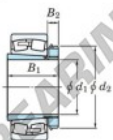

Spherical roller bearing 23092RK-H3092-JTEKT - 23092RK-H3092-JTEKT

<https://www.123bearing.com/bearing-housing/roller-bearing/spherical/23092rk-h3092-jtekt>

Boundary dimensions

Bearing No.	Boundary dimensions (mm)				Basic load ratings (kN)		Limiting speeds (min ⁻¹)	
	d1	d2	B	B1	Cr	C0*	Grease lub.	Oil lub.
23092RK-H3092	430	680	163	6	4060	7170	340	460

PRODUCT FEATURES

Brand	JTEKT
N° Ean13	3616060792624
Inside diameter	430 mm
Outside diameter	680 mm
Thickness	163 mm
Limiting speed	340 rpm
Dynamic load	4060 kN
Static load	7170 kN
Packaging	1

contact@123bearing.com