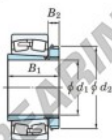

Spherical roller bearing 23188RK-H3188-JTEKT - 23188RK-H3188-JTEKT

<https://www.123bearing.com/bearing-housing/roller-bearing/spherical/23188rk-h3188-jtekt>

Boundary dimensions

Bearing No.	d1	Boundary dimensions (mm)			Basic load ratings (kN)		Limiting speeds (min ⁻¹)	
		d	B	r/min	Cr	C0r	Grease lub.	Oil lub.
23188RK-H3188	410	720	226	6	5800	9600	330	440

PRODUCT FEATURES

Brand	JTEKT
N° Ean13	3616060792563
Inside diameter	410 mm
Outside diameter	720 mm
Thickness	226 mm
Limiting speed	330 rpm
Dynamic load	5800 kN
Static load	9600 kN
Packaging	1

contact@123bearing.com