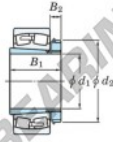

## Spherical roller bearing 23088RK-H3088-JTEKT - 23088RK-H3088-JTEKT

<https://www.123bearing.com/bearing-housing/roller-bearing/spherical/23088rk-h3088-jtekt>

Boundary dimensions

Bearing No.	Boundary dimensions (mm)				Basic load ratings (kN)		Limiting speeds (min <sup>-1</sup> )	
	d1	D <sub>e</sub>	B	B <sub>2</sub>	C <sub>r</sub>	C <sub>0r</sub>	Grease lub.	Oil lub.
23088RK-H3088	410	650	157	6	3790	6540	370	500

### PRODUCT FEATURES

Brand	JTEKT
N° Ean13	3616060792549
Inside diameter	410 mm
Outside diameter	650 mm
Thickness	157 mm
Limiting speed	370 rpm
Dynamic load	3790 kN
Static load	6540 kN
Packaging	1

[contact@123bearing.com](mailto:contact@123bearing.com)