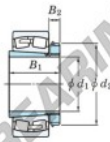

## Spherical roller bearing 23080RK-H3080-JTEKT - 23080RK-H3080-JTEKT

<https://www.123bearing.com/bearing-housing/roller-bearing/spherical/23080rk-h3080-jtekt>

Boundary dimensions

Bearing No.	Boundary dimensions (mm)				Basic load ratings (kN)		Limiting speeds (min <sup>-1</sup> )	
	d1	D	B	r (mm)	C <sub>r</sub>	C <sub>0r</sub>	Grease lub.	Oil lub.
23080RK-H3080	380	600	148	5	3390	5790	420	560

### PRODUCT FEATURES

Brand	JTEKT
N° Ean13	3616060792396
Inside diameter	380 mm
Outside diameter	600 mm
Thickness	148 mm
Limiting speed	420 rpm
Dynamic load	3390 kN
Static load	5790 kN
Packaging	1

[contact@123bearing.com](mailto:contact@123bearing.com)