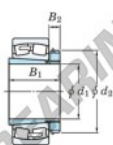

## Spherical roller bearing

### 23076RHAK-H3076-JTEKT - 23076RHAK-H3076-JTEKT

<https://www.123bearing.com/bearing-housing/roller-bearing/spherical/23076rhak-h3076-jtekt>

Boundary dimensions

Bearing No.	Boundary dimensions (mm)				Basic load ratings (kN)		Limiting speeds (min <sup>-1</sup> )	
	d1	d2	B	rim	Cr	Cor	Grease lub.	Oil lub.
23076RHAK-H3076	360	560	135	5	3160	5080	460	620

## PRODUCT FEATURES

Brand	JTEKT
N° Ean13	3616060792327
Inside diameter	360 mm
Outside diameter	560 mm
Thickness	135 mm
Limiting speed	460 rpm
Dynamic load	3160 kN
Static load	5080 kN
Packaging	1

[contact@123bearing.com](mailto:contact@123bearing.com)