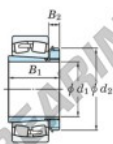

Spherical roller bearing 23076RK-H3076-JTEKT - 23076RK-H3076-JTEKT

<https://www.123bearing.com/bearing-housing/roller-bearing/spherical/23076rk-h3076-jtekt>

Boundary dimensions

Bearing No.	Boundary dimensions (mm)				Basic load ratings (kN)		Limiting speeds (min ⁻¹)	
	d1	D	B	r (max)	Cr	CDr	Grease lub.	Oil lub.
23076RK-H3076	360	560	135	5	2910	4970	470	630

PRODUCT FEATURES

Brand	JTEKT
N° Ean13	3616060792310
Inside diameter	360 mm
Inside diameter	14.173" inch
Outside diameter	560 mm
Outside diameter	22.047" inch
Thickness	135 mm
Thickness	5.315" inch
Limiting speed	500 rpm
Dynamic load	2910 kN
Static load	4970 kN
Packaging	1