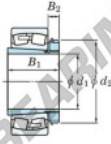

Spherical roller bearing 23976RK-H3976-JTEKT - 23976RK-H3976-JTEKT

<https://www.123bearing.com/bearing-housing/roller-bearing/spherical/23976rk-h3976-jtekt>

Boundary dimensions

Bearing No.	Boundary dimensions (mm)			B (mm)	Basic load ratings (kN)		Limiting speeds (min ⁻¹)	
	d1	d2	B		C _r	C _{0r}	Greatest lub.	Oil lub.
23976RK-H3976	360	520	106	4	2220	3940	500	660

PRODUCT FEATURES

Brand	JTEKT
N° Ean13	3616060792303
Inside diameter	360 mm
Inside diameter	14.173" inch
Outside diameter	520 mm
Outside diameter	20.472" inch
Thickness	106 mm
Thickness	4.173" inch
Limiting speed	500 rpm
Dynamic load	2220 kN
Static load	3940 kN
Packaging	1