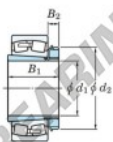

Spherical roller bearing 23068RK-H3068-JTEKT - 23068RK-H3068-JTEKT

<https://www.123bearing.com/bearing-housing/roller-bearing/spherical/23068rk-h3068-jtekt>

Boundary dimensions

Bearing No.	Boundary dimensions (mm)				Basic load ratings (kN)		Limiting speeds (min ⁻¹)	
	d1	d2	B	r (mm)	Cr	C0r	Grease lub.	Oil lub.
23068RK-H3068	320	520	133	5	2670	4330	530	710

PRODUCT FEATURES

Brand	JTEKT
N° Ean13	3616060792129
Inside diameter	320 mm
Outside diameter	520 mm
Thickness	133 mm
Limiting speed	530 rpm
Dynamic load	2670 kN
Static load	4330 kN
Packaging	1

contact@123bearing.com