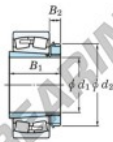

Spherical roller bearing 23968RK-H3968-JTEKT - 23968RK-H3968-JTEKT

<https://www.123bearing.com/bearing-housing/roller-bearing/spherical/23968rk-h3968-jtekt>

Boundary dimensions

Bearing No.	Boundary dimensions (mm)				Basic load ratings (kN)		Limiting speeds (min ⁻¹)	
	d1	D	B	r (mm)	Cr	C0r	Grease lub.	Oil lub.
23968RK-H3968	320	460	90	3	1680	2980	590	790

PRODUCT FEATURES

Brand	JTEKT
N° Ean13	3616060792112
Inside diameter	320 mm
Outside diameter	460 mm
Thickness	90 mm
Limiting speed	590 rpm
Dynamic load	1680 kN
Static load	2980 kN
Packaging	1

contact@123bearing.com