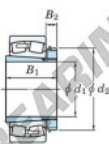

## Spherical roller bearing 22264RK-H3164-JTEKT - 22264RK-H3164-JTEKT

<https://www.123bearing.com/bearing-housing/roller-bearing/spherical/22264rk-h3164-jtekt>

Boundary dimensions

Bearing No.	Boundary dimensions (mm)				Basic load ratings (kN)		Limiting speeds (min <sup>-1</sup> )	
	d1	D	B	r (mm)	C <sub>r</sub>	C <sub>0r</sub>	Grease lub.	Oil lub.
22264RK-H3164	300	580	150	5	3420	4540	490	660

## PRODUCT FEATURES

Brand	JTEKT
N° Ean13	3616060792075
Inside diameter	300 mm
Outside diameter	580 mm
Thickness	150 mm
Limiting speed	3420 rpm
Dynamic load	3420 kN
Static load	4540 kN
Packaging	1

[contact@123bearing.com](mailto:contact@123bearing.com)