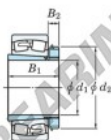

## Spherical roller bearing 23260RK-H3260-JTEKT - 23260RK-H3260-JTEKT

<https://www.123bearing.com/bearing-housing/roller-bearing/spherical/23260rk-h3260-jtekt>

Boundary dimensions

| Bearing No.   | Boundary dimensions (mm) |     |     |        | Basic load ratings (kN) |                 | Limiting speeds (min <sup>-1</sup> ) |          |
|---------------|--------------------------|-----|-----|--------|-------------------------|-----------------|--------------------------------------|----------|
|               | d1                       | D   | B   | r (mm) | C <sub>r</sub>          | C <sub>0r</sub> | Grease lub.                          | Oil lub. |
| 23260RK-H3260 | 280                      | 540 | 192 | 5      | 4300                    | 5910            | 540                                  | 720      |

## PRODUCT FEATURES

|                  |               |
|------------------|---------------|
| Brand            | JTEKT         |
| N° Ean13         | 3616060791986 |
| Inside diameter  | 280 mm        |
| Outside diameter | 540 mm        |
| Thickness        | 192 mm        |
| Limiting speed   | 540 rpm       |
| Dynamic load     | 4300 kN       |
| Static load      | 5910 kN       |
| Packaging        | 1             |