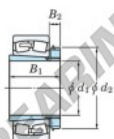

## Spherical roller bearing

### 22260RHAK-H3160-JTEKT - 22260RHAK-H3160-JTEKT

<https://www.123bearing.com/bearing-housing/roller-bearing/spherical/22260rhak-h3160-jtekt>

Boundary dimensions

Bearing No.	Boundary dimensions (mm)				Basic load ratings (kN)		Limiting speeds (min <sup>-1</sup> )	
	d1	d2	B	r (mm)	C <sub>r</sub>	C <sub>0r</sub>	Grease lub.	Oil lub.
22260RHAK-H3160	280	540	140	5	3450	5030	590	790

## PRODUCT FEATURES

Brand	JTEKT
N° Ean13	3616060791962
Inside diameter	280 mm
Outside diameter	540 mm
Thickness	140 mm
Limiting speed	550 rpm
Dynamic load	3320 kN
Static load	4360 kN
Packaging	1

[contact@123bearing.com](mailto:contact@123bearing.com)