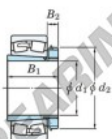

## Spherical roller bearing

### 23160RKK-H3160-JTEKT - 23160RKK-H3160-JTEKT

https://www.123bearing.com/bearing-housing/roller-bearing/spherical/23160rkk-h3160-jtekt

Boundary dimensions

Bearing No.	Boundary dimensions (mm)				Basic load ratings (kN)		Limiting speeds (min <sup>-1</sup> )	
	d1	d2	B	r (mm)	C <sub>r</sub>	C <sub>0r</sub>	Grease lub.	Oil lub.
23160RKK-H3160	280	500	160	5	3450	5030	590	790

## PRODUCT FEATURES

Brand	JTEKT
N° Ean13	3616060791955
Inside diameter	280 mm
Outside diameter	500 mm
Thickness	160 mm
Limiting speed	590 rpm
Dynamic load	3450 kN
Static load	5030 kN
Packaging	1

[contact@123bearing.com](mailto:contact@123bearing.com)