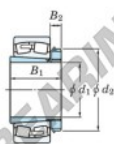

Spherical roller bearing 22356RK-H2356-JTEKT - 22356RK-H2356-JTEKT

<https://www.123bearing.com/bearing-housing/roller-bearing/spherical/22356rk-h2356-jtekt>

Boundary dimensions

| Bearing No. | Boundary dimensions (mm) | | | Basic load ratings (kN) | Limiting speeds (min ⁻¹) | |
|---------------|--------------------------|-----|-----|-------------------------|--------------------------------------|-----------------------------|
| | d1 | D | B | | Cr | C0r Grease lub. Oil lub. |
| 22356RK-H2356 | 260 | 580 | 175 | 3930 | 4910 530 | 710 |

PRODUCT FEATURES

| | |
|------------------|---------------|
| Brand | JTEKT |
| N° Ean13 | 3616060791870 |
| Inside diameter | 260 mm |
| Outside diameter | 580 mm |
| Thickness | 175 mm |
| Limiting speed | 530 rpm |
| Dynamic load | 3930 kN |
| Static load | 4910 kN |
| Packaging | 1 |