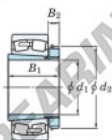

Spherical roller bearing

22256RHAK-H3156-JTEKT - 22256RHAK-H3156-JTEKT

<https://www.123bearing.com/bearing-housing/roller-bearing/spherical/22256rhak-h3156-jtekt>

Boundary dimensions

Bearing No.	Boundary dimensions (mm)				Basic load ratings (kN)		Limiting speeds (min ⁻¹)	
	d1	d2	B	Width	Cr	C0r	Grease lub.	Oil lub.
22256RHAK-H3156	260	500	130	5	2900	3670	610	810

PRODUCT FEATURES

Brand	JTEKT
N° Ean13	3616060791832
Inside diameter	260 mm
Outside diameter	500 mm
Thickness	130 mm
Limiting speed	610 rpm
Dynamic load	2900 kN
Static load	3670 kN
Packaging	1

contact@123bearing.com