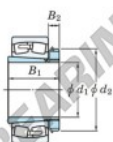

Spherical roller bearing 23056RK-H3056-JTEKT - 23056RK-H3056-JTEKT

<https://www.123bearing.com/bearing-housing/roller-bearing/spherical/23056rk-h3056-jtekt>

Boundary dimensions

Bearing No.	Boundary dimensions (mm)				Basic load ratings (kN)		Limiting speeds (min ⁻¹)	
	d1	D	B	rimed	C _r	C _{0r}	Grease lub.	Oil lub.
23056RK-H3056	260	420	106	4	1790	2860	710	950

PRODUCT FEATURES

Brand	JTEKT
N° Ean13	3616060791788
Inside diameter	260 mm
Outside diameter	420 mm
Thickness	106 mm
Limiting speed	710 rpm
Dynamic load	1790 kN
Static load	2860 kN
Packaging	1

contact@123bearing.com