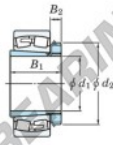

Spherical roller bearing 23152RRK-H3152-JTEKT - 23152RRK-H3152-JTEKT

<https://www.123bearing.com/bearing-housing/roller-bearing/spherical/23152rrk-h3152-jtekt>

Boundary dimensions

| Bearing No. | Boundary dimensions (mm) | | | | Basic load ratings (kN) | | Limiting speeds (min ⁻¹) | |
|----------------|--------------------------|-----|-----|------|-------------------------|------|--------------------------------------|----------|
| | d1 | D | B | (mm) | Cr | C0r | Grease lub. | Oil lub. |
| 23152RRK-H3152 | 240 | 440 | 144 | 4 | 2760 | 3850 | 710 | 940 |

PRODUCT FEATURES

| | |
|------------------|---------------|
| Brand | JTEKT |
| N° Ean13 | 3616060791696 |
| Inside diameter | 240 mm |
| Inside diameter | 9.449" inch |
| Outside diameter | 440 mm |
| Outside diameter | 17.323" inch |
| Thickness | 144 mm |
| Thickness | 5.669" inch |
| Limiting speed | 710 rpm |
| Dynamic load | 2760 kN |
| Static load | 3850 kN |
| Packaging | 1 |