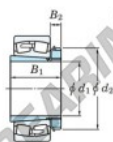

Spherical roller bearing

23052RHAK-H3052-JTEKT - 23052RHAK-H3052-JTEKT

<https://www.123bearing.com/bearing-housing/roller-bearing/spherical/23052rhak-h3052-jtekt>

Boundary dimensions

Bearing No.	Boundary dimensions (mm)				Basic load ratings (kN)		Limiting speeds (min. ⁻¹)	
	d1	B	B	r (mm)	Cr	Cor	Grease lub.	Oil lub.
23052RHAK-H3052	240	400	104	4	1850	2720	760	1000

PRODUCT FEATURES

Brand	JTEKT
N° Ean13	3616060791689
Inside diameter	240 mm
Outside diameter	400 mm
Thickness	104 mm
Limiting speed	760 rpm
Dynamic load	1850 kN
Static load	2720 kN
Packaging	1

contact@123bearing.com