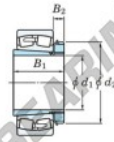

Spherical roller bearing

23052RHAK-H3052-JTEKT - 23052RHAK-H3052-JTEKT

<https://www.123bearing.com/bearing-housing/roller-bearing/spherical/23052rhak-h3052-jtekt>

Boundary dimensions

Bearing No.	Boundary dimensions (mm)				Basic load ratings (kN)		Limiting speeds (min. ⁻¹)	
	d1	B	B	r (mm)	Cr	Cor	Grease lub.	Oil lub.
23052RHAK-H3052	240	400	104	4	1850	2720	760	1000

PRODUCT FEATURES

Brand	JTEKT
N° Ean13	3616060791689
Inside diameter	240 mm
Outside diameter	400 mm
Thickness	104 mm
Limiting speed	760 rpm
Dynamic load	1850 kN
Static load	2720 kN
Packaging	1

contact@123bearing.com