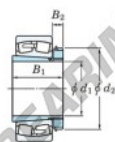

Spherical roller bearing

23052RHAK-H3052-JTEKT - 23052RHAK-H3052-JTEKT

<https://www.123bearing.com/bearing-housing/roller-bearing/spherical/23052rhak-h3052-jtekt>

Boundary dimensions

Bearing No.	Boundary dimensions (mm)				Basic load ratings (kN)		Limiting speeds (min. ⁻¹)	
	d1	B	B	r (mm)	Cr	Cor	Grease lub.	Oil lub.
23052RHAK-H3052	240	400	104	4	1850	2720	760	1000

PRODUCT FEATURES

Brand	JTEKT
N° Ean13	3616060791689
Inside diameter	240 mm
Outside diameter	400 mm
Thickness	104 mm
Limiting speed	760 rpm
Dynamic load	1850 kN
Static load	2720 kN
Packaging	1

contact@123bearing.com