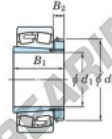

Spherical roller bearing 23052RHAK-H3052-JTEKT - 23052RHAK-H3052-JTEKT

<https://www.123bearing.com/bearing-housing/roller-bearing/spherical/23052rhak-h3052-jtekt>

Boundary dimensions

Bearing No.	Boundary dimensions (mm)				Basic load ratings (kN)		Limiting speeds (min ⁻¹)	
	d1	B	B	r (mm)	Cr	Cor	Grease lub.	Oil lub.
23052RHAK-H3052	240	400	104	4	1850	2720	760	1000

PRODUCT FEATURES

Brand	JTEKT
N° Ean13	3616060791689
Inside diameter	240 mm
Outside diameter	400 mm
Thickness	104 mm
Limiting speed	760 rpm
Dynamic load	1850 kN
Static load	2720 kN
Packaging	1

contact@123bearing.com