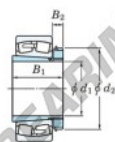

Spherical roller bearing

23052RHAK-H3052-JTEKT - 23052RHAK-H3052-JTEKT

<https://www.123bearing.com/bearing-housing/roller-bearing/spherical/23052rhak-h3052-jtekt>

Boundary dimensions

Bearing No.	Boundary dimensions (mm)				Basic load ratings (kN)		Limiting speeds (min ⁻¹)	
	d1	d2	B	r (mm)	Cr	Cor	Grease lub.	Oil lub.
23052RHAK-H3052	240	400	104	4	1850	2720	760	1000

PRODUCT FEATURES

Brand	JTEKT
N° Ean13	3616060791689
Inside diameter	240 mm
Outside diameter	400 mm
Thickness	104 mm
Limiting speed	760 rpm
Dynamic load	1850 kN
Static load	2720 kN
Packaging	1

contact@123bearing.com