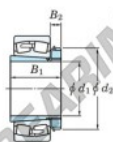

## Spherical roller bearing

### 23052RHAK-H3052-JTEKT - 23052RHAK-H3052-JTEKT

<https://www.123bearing.com/bearing-housing/roller-bearing/spherical/23052rhak-h3052-jtekt>

Boundary dimensions

Bearing No.	Boundary dimensions (mm)				Basic load ratings (kN)		Limiting speeds (min <sup>-1</sup> )	
	d1	B	B	r (mm)	Cr	Cor	Grease lub.	Oil lub.
23052RHAK-H3052	240	400	104	4	1850	2720	760	1000

## PRODUCT FEATURES

Brand	JTEKT
N° Ean13	3616060791689
Inside diameter	240 mm
Outside diameter	400 mm
Thickness	104 mm
Limiting speed	760 rpm
Dynamic load	1850 kN
Static load	2720 kN
Packaging	1

[contact@123bearing.com](mailto:contact@123bearing.com)