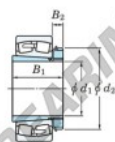

## Spherical roller bearing

### 23052RHAK-H3052-JTEKT - 23052RHAK-H3052-JTEKT

https://www.123bearing.com/bearing-housing/roller-bearing/spherical/23052rhak-h3052-jtekt

Boundary dimensions

Bearing No.	Boundary dimensions (mm)				Basic load ratings (kN)		Limiting speeds (min <sup>-1</sup> )	
	d1	d2	B	r (mm)	Cr	Cor	Grease lub.	Oil lub.
23052RHAK-H3052	240	400	104	4	1850	2720	760	1000

## PRODUCT FEATURES

Brand	JTEKT
N° Ean13	3616060791689
Inside diameter	240 mm
Outside diameter	400 mm
Thickness	104 mm
Limiting speed	760 rpm
Dynamic load	1850 kN
Static load	2720 kN
Packaging	1

[contact@123bearing.com](mailto:contact@123bearing.com)