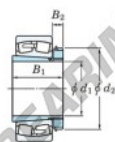

## Spherical roller bearing

### 23052RHAK-H3052-JTEKT - 23052RHAK-H3052-JTEKT

https://www.123bearing.com/bearing-housing/roller-bearing/spherical/23052rhak-h3052-jtekt

Boundary dimensions

Bearing No.	Boundary dimensions (mm)				Basic load ratings (kN)		Limiting speeds (min. <sup>-1</sup> )	
	d1	d2	B	r (mm)	Cr	Cor	Grease lub.	Oil lub.
23052RHAK-H3052	240	400	104	4	1850	2720	760	1000

## PRODUCT FEATURES

Brand	JTEKT
N° Ean13	3616060791689
Inside diameter	240 mm
Outside diameter	400 mm
Thickness	104 mm
Limiting speed	760 rpm
Dynamic load	1850 kN
Static load	2720 kN
Packaging	1

[contact@123bearing.com](mailto:contact@123bearing.com)