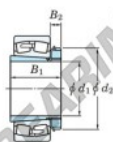

Spherical roller bearing

23052RHAK-H3052-JTEKT - 23052RHAK-H3052-JTEKT

https://www.123bearing.com/bearing-housing/roller-bearing/spherical/23052rhak-h3052-jtekt

Boundary dimensions

Bearing No.	Boundary dimensions (mm)				Basic load ratings (kN)		Limiting speeds (min. ⁻¹)	
	d1	d2	B	r (mm)	Cr	Cor	Grease lub.	Oil lub.
23052RHAK-H3052	240	400	104	4	1850	2720	760	1000

PRODUCT FEATURES

Brand	JTEKT
N° Ean13	3616060791689
Inside diameter	240 mm
Outside diameter	400 mm
Thickness	104 mm
Limiting speed	760 rpm
Dynamic load	1850 kN
Static load	2720 kN
Packaging	1

contact@123bearing.com