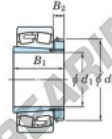

## Spherical roller bearing 23052RHAK-H3052-JTEKT - 23052RHAK-H3052-JTEKT

<https://www.123bearing.com/bearing-housing/roller-bearing/spherical/23052rhak-h3052-jtekt>

Boundary dimensions

Bearing No.	Boundary dimensions (mm)				Basic load ratings (kN)		Limiting speeds (min. <sup>-1</sup> )	
	d1	d2	B	r (mm)	Cr	Cor	Grease lub.	Oil lub.
23052RHAK-H3052	240	400	104	4	1850	2720	760	1000

### PRODUCT FEATURES

Brand	JTEKT
N° Ean13	3616060791689
Inside diameter	240 mm
Outside diameter	400 mm
Thickness	104 mm
Limiting speed	760 rpm
Dynamic load	1850 kN
Static load	2720 kN
Packaging	1

[contact@123bearing.com](mailto:contact@123bearing.com)