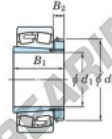

Spherical roller bearing 23052RHAK-H3052-JTEKT - 23052RHAK-H3052-JTEKT

<https://www.123bearing.com/bearing-housing/roller-bearing/spherical/23052rhak-h3052-jtekt>

Boundary dimensions

Bearing No.	Boundary dimensions (mm)				Basic load ratings (kN)		Limiting speeds (min. ⁻¹)	
	d1	d2	B	r (mm)	Cr	Cor	Grease lub.	Oil lub.
23052RHAK-H3052	240	400	104	4	1850	2720	760	1000

PRODUCT FEATURES

Brand	JTEKT
N° Ean13	3616060791689
Inside diameter	240 mm
Outside diameter	400 mm
Thickness	104 mm
Limiting speed	760 rpm
Dynamic load	1850 kN
Static load	2720 kN
Packaging	1

contact@123bearing.com