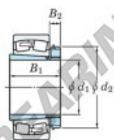

## Spherical roller bearing

### 22348RHAK-H2348-JTEKT - 22348RHAK-H2348-JTEKT

https://www.123bearing.com/bearing-housing/roller-bearing/spherical/22348rhak-h2348-jtekt

Boundary dimensions

Bearing No.	Boundary dimensions (mm)			Basic load ratings (kN)		Limiting speeds (min <sup>-1</sup> )	
	d1	B1	B	C <sub>r</sub>	C <sub>0r</sub>	Grease lub.	Oil lub.
22348RHAK-H2348	220	500	155	3360	4020	650	870

## PRODUCT FEATURES

Brand	JTEKT
N° Ean13	3616060791658
Inside diameter	220 mm
Outside diameter	500 mm
Thickness	155 mm
Limiting speed	650 rpm
Dynamic load	3400 kN
Static load	3990 kN
Packaging	1

[contact@123bearing.com](mailto:contact@123bearing.com)