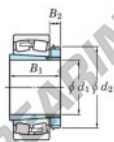

### 22348RHAK-H2348-JTEKT - 22348RHAK-H2348-JTEKT

https://www.123bearing.com/bearing-housing/roller-bearing/spherical/22348rhak-h2348-jtekt

Boundary dimensions

Bearing No.	Boundary dimensions (mm)			Basic load ratings (kN)		Limiting speeds (min <sup>-1</sup> )	
	d1	d2	B	C <sub>r</sub>	C <sub>0r</sub>	Grease lub.	Oil lub.
22348RHAK-H2348	220	500	155	3360	4020	650	870

## PRODUCT FEATURES

Brand	JTEKT
N° Ean13	3616060791658
Inside diameter	220 mm
Outside diameter	500 mm
Thickness	155 mm
Limiting speed	650 rpm
Dynamic load	3400 kN
Static load	3990 kN
Packaging	1

[contact@123bearing.com](mailto:contact@123bearing.com)