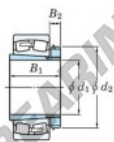

Spherical roller bearing

22348RHAK-H2348-JTEKT - 22348RHAK-H2348-JTEKT

https://www.123bearing.com/bearing-housing/roller-bearing/spherical/22348rhak-h2348-jtekt

Boundary dimensions

Bearing No.	Boundary dimensions (mm)			Basic load ratings (kN)		Limiting speeds (min ⁻¹)	
	d1	B1	B	C _r	C _{0r}	Grease lub.	Oil lub.
22348RHAK-H2348	220	390	155	3360	4020	650	870

PRODUCT FEATURES

Brand	JTEKT
N° Ean13	3616060791658
Inside diameter	220 mm
Outside diameter	500 mm
Thickness	155 mm
Limiting speed	650 rpm
Dynamic load	3400 kN
Static load	3990 kN
Packaging	1

contact@123bearing.com