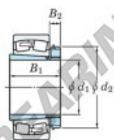

## Spherical roller bearing

### 22348RHAK-H2348-JTEKT - 22348RHAK-H2348-JTEKT

https://www.123bearing.com/bearing-housing/roller-bearing/spherical/22348rhak-h2348-jtekt

Boundary dimensions

Bearing No.	Boundary dimensions (mm)			Basic load ratings (kN)		Limiting speeds (min <sup>-1</sup> )	
	d1	d2	B	C <sub>r</sub>	C <sub>0r</sub>	Grease lub.	Oil lub.
22348RHAK-H2348	220	500	155	3360	4020	650	870

## PRODUCT FEATURES

Brand	JTEKT
N° Ean13	3616060791658
Inside diameter	220 mm
Outside diameter	500 mm
Thickness	155 mm
Limiting speed	650 rpm
Dynamic load	3400 kN
Static load	3990 kN
Packaging	1

[contact@123bearing.com](mailto:contact@123bearing.com)