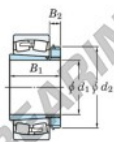

Spherical roller bearing

22348RHAK-H2348-JTEKT - 22348RHAK-H2348-JTEKT

<https://www.123bearing.com/bearing-housing/roller-bearing/spherical/22348rhak-h2348-jtekt>

Boundary dimensions

Bearing No.	Boundary dimensions (mm)			Basic load ratings (kN)		Limiting speeds (min⁻¹)	
	d1	d2	B	C_r	C_{0r}	Grease lub.	Oil lub.
22348RHAK-H2348	220	500	155	3360	4020	650	870

PRODUCT FEATURES

Brand	JTEKT
N° Ean13	3616060791658
Inside diameter	220 mm
Outside diameter	500 mm
Thickness	155 mm
Limiting speed	650 rpm
Dynamic load	3400 kN
Static load	3990 kN
Packaging	1

contact@123bearing.com

(646) 712 9672

CRT4 de Lesquin 60 Rue Du Haut De Sainghin 59273 Fretin FRANCE