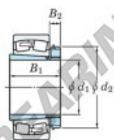

Spherical roller bearing

22348RHAK-H2348-JTEKT - 22348RHAK-H2348-JTEKT

https://www.123bearing.com/bearing-housing/roller-bearing/spherical/22348rhak-h2348-jtekt

Boundary dimensions

Bearing No.	Boundary dimensions (mm)			Basic load ratings (kN)		Limiting speeds (min ⁻¹)	
	d1	B1	B	C _r	C _{0r}	Grease lub.	Oil lub.
22348RHAK-H2348	220	300	155	3360	4020	650	870

PRODUCT FEATURES

Brand	JTEKT
N° Ean13	3616060791658
Inside diameter	220 mm
Outside diameter	500 mm
Thickness	155 mm
Limiting speed	650 rpm
Dynamic load	3400 kN
Static load	3990 kN
Packaging	1

contact@123bearing.com