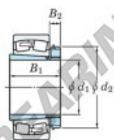

Spherical roller bearing

22348RHAK-H2348-JTEKT - 22348RHAK-H2348-JTEKT

https://www.123bearing.com/bearing-housing/roller-bearing/spherical/22348rhak-h2348-jtekt

Boundary dimensions

Bearing No.	Boundary dimensions (mm)			Basic load ratings (kN)		Limiting speeds (min ⁻¹)	
	d1	d2	B	C _r	C _{0r}	Grease lub.	Oil lub.
22348RHAK-H2348	220	500	155	3360	4020	650	870

PRODUCT FEATURES

Brand	JTEKT
N° Ean13	3616060791658
Inside diameter	220 mm
Outside diameter	500 mm
Thickness	155 mm
Limiting speed	650 rpm
Dynamic load	3400 kN
Static load	3990 kN
Packaging	1

contact@123bearing.com