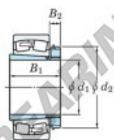

Spherical roller bearing

22348RHAK-H2348-JTEKT - 22348RHAK-H2348-JTEKT

https://www.123bearing.com/bearing-housing/roller-bearing/spherical/22348rhak-h2348-jtekt

Boundary dimensions

| Bearing No. | Boundary dimensions (mm) | | | | Basic load ratings (kN) | | Limiting speeds (min ⁻¹) | |
|-----------------|--------------------------|-----|-----|--------|-------------------------|-----------------|--------------------------------------|----------|
| | d1 | d2 | B | r (mm) | C _r | C _{0r} | Grease lub. | Oil lub. |
| 22348RHAK-H2348 | 220 | 500 | 155 | 5 | 3360 | 4020 | 650 | 870 |

PRODUCT FEATURES

| | |
|------------------|---------------|
| Brand | JTEKT |
| N° Ean13 | 3616060791658 |
| Inside diameter | 220 mm |
| Outside diameter | 500 mm |
| Thickness | 155 mm |
| Limiting speed | 650 rpm |
| Dynamic load | 3400 kN |
| Static load | 3990 kN |
| Packaging | 1 |