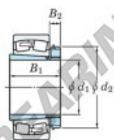

Spherical roller bearing

22348RHAK-H2348-JTEKT - 22348RHAK-H2348-JTEKT

https://www.123bearing.com/bearing-housing/roller-bearing/spherical/22348rhak-h2348-jtekt

Boundary dimensions

Bearing No.	Boundary dimensions (mm)				Basic load ratings (kN)		Limiting speeds (min ⁻¹)	
	d1	d2	B	r (mm)	C _r	C _{0r}	Grease lub.	Oil lub.
22348RHAK-H2348	220	500	155	5	3360	4020	650	870

PRODUCT FEATURES

Brand	JTEKT
N° Ean13	3616060791658
Inside diameter	220 mm
Outside diameter	500 mm
Thickness	155 mm
Limiting speed	650 rpm
Dynamic load	3400 kN
Static load	3990 kN
Packaging	1

contact@123bearing.com