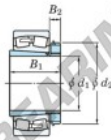

Spherical roller bearing

22348RHAK-H2348-JTEKT - 22348RHAK-H2348-JTEKT

<https://www.123bearing.com/bearing-housing/roller-bearing/spherical/22348rhak-h2348-jtekt>

Boundary dimensions

| Bearing No. | Boundary dimensions (mm) | | | Basic load ratings (kN) | | Limiting speeds (min ⁻¹) | |
|-----------------|--------------------------|-----|-----|-------------------------|-----------------|--------------------------------------|----------|
| | d1 | d2 | B | C _r | C _{0r} | Grease lub. | Oil lub. |
| 22348RHAK-H2348 | 220 | 500 | 155 | 3360 | 4020 | 650 | 870 |

PRODUCT FEATURES

| | |
|------------------|---------------|
| Brand | JTEKT |
| N° Ean13 | 3616060791658 |
| Inside diameter | 220 mm |
| Outside diameter | 500 mm |
| Thickness | 155 mm |
| Limiting speed | 650 rpm |
| Dynamic load | 3400 kN |
| Static load | 3990 kN |
| Packaging | 1 |