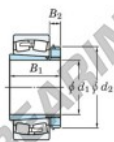

Spherical roller bearing

22348RHAK-H2348-JTEKT - 22348RHAK-H2348-JTEKT

https://www.123bearing.com/bearing-housing/roller-bearing/spherical/22348rhak-h2348-jtekt

Boundary dimensions

Bearing No.	Boundary dimensions (mm)			Basic load ratings (kN)		Limiting speeds (min ⁻¹)	
	d1	d2	B	C _r	C _{0r}	Grease lub.	Oil lub.
22348RHAK-H2348	220	500	155	3360	4020	650	870

PRODUCT FEATURES

Brand	JTEKT
N° Ean13	3616060791658
Inside diameter	220 mm
Outside diameter	500 mm
Thickness	155 mm
Limiting speed	650 rpm
Dynamic load	3400 kN
Static load	3990 kN
Packaging	1

contact@123bearing.com