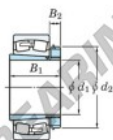

Spherical roller bearing

22348RHAK-H2348-JTEKT - 22348RHAK-H2348-JTEKT

<https://www.123bearing.com/bearing-housing/roller-bearing/spherical/22348rhak-h2348-jtekt>

Boundary dimensions

Bearing No.	Boundary dimensions (mm)			Basic load ratings (kN)		Limiting speeds (min ⁻¹)	
	d1	d2	B	C _r	C _{0r}	Grease lub.	Oil lub.
22348RHAK-H2348	220	500	155	3360	4020	650	870

PRODUCT FEATURES

Brand	JTEKT
N° Ean13	3616060791658
Inside diameter	220 mm
Outside diameter	500 mm
Thickness	155 mm
Limiting speed	650 rpm
Dynamic load	3400 kN
Static load	3990 kN
Packaging	1

contact@123bearing.com