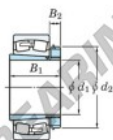

Spherical roller bearing

22348RHAK-H2348-JTEKT - 22348RHAK-H2348-JTEKT

https://www.123bearing.com/bearing-housing/roller-bearing/spherical/22348rhak-h2348-jtekt

Boundary dimensions

Bearing No.	Boundary dimensions (mm)			Basic load ratings (kN)		Limiting speeds (min ⁻¹)	
	d1	B1	B	C _r	C _{0r}	Grease lub.	Oil lub.
22348RHAK-H2348	220	300	155	3360	4020	650	870

PRODUCT FEATURES

Brand	JTEKT
N° Ean13	3616060791658
Inside diameter	220 mm
Outside diameter	500 mm
Thickness	155 mm
Limiting speed	650 rpm
Dynamic load	3400 kN
Static load	3990 kN
Packaging	1

contact@123bearing.com