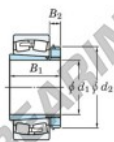

Spherical roller bearing

22348RHAK-H2348-JTEKT - 22348RHAK-H2348-JTEKT

<https://www.123bearing.com/bearing-housing/roller-bearing/spherical/22348rhak-h2348-jtekt>

Boundary dimensions

Bearing No.	Boundary dimensions (mm)			Basic load ratings (kN)		Limiting speeds (min ⁻¹)	
	d1	d2	B	C _r	C _{0r}	Grease lub.	Oil lub.
22348RHAK-H2348	220	500	155	3360	4020	650	870

PRODUCT FEATURES

Brand	JTEKT
N° Ean13	3616060791658
Inside diameter	220 mm
Outside diameter	500 mm
Thickness	155 mm
Limiting speed	650 rpm
Dynamic load	3400 kN
Static load	3990 kN
Packaging	1

contact@123bearing.com