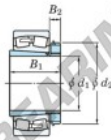

Spherical roller bearing

22348RHAK-H2348-JTEKT - 22348RHAK-H2348-JTEKT

<https://www.123bearing.com/bearing-housing/roller-bearing/spherical/22348rhak-h2348-jtekt>

Boundary dimensions

Bearing No.	Boundary dimensions (mm)			Basic load ratings (kN)		Limiting speeds (min ⁻¹)	
	d1	B1	B	C _r	C _{0r}	Grease lub.	Oil lub.
22348RHAK-H2348	220	390	155	3360	4020	650	870

PRODUCT FEATURES

Brand	JTEKT
N° Ean13	3616060791658
Inside diameter	220 mm
Outside diameter	500 mm
Thickness	155 mm
Limiting speed	650 rpm
Dynamic load	3400 kN
Static load	3990 kN
Packaging	1

contact@123bearing.com