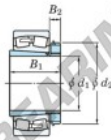

Spherical roller bearing

22348RHAK-H2348-JTEKT - 22348RHAK-H2348-JTEKT

<https://www.123bearing.com/bearing-housing/roller-bearing/spherical/22348rhak-h2348-jtekt>

Boundary dimensions

| Bearing No. | Boundary dimensions (mm) | | | Basic load ratings (kN) | | Limiting speeds (min ⁻¹) | |
|-----------------|--------------------------|-----|-----|-------------------------|-----------------|--------------------------------------|----------|
| | d1 | B1 | B | C _r | C _{0r} | Grease lub. | Oil lub. |
| 22348RHAK-H2348 | 220 | 300 | 155 | 3360 | 4020 | 650 | 870 |

PRODUCT FEATURES

| | |
|------------------|---------------|
| Brand | JTEKT |
| N° Ean13 | 3616060791658 |
| Inside diameter | 220 mm |
| Outside diameter | 500 mm |
| Thickness | 155 mm |
| Limiting speed | 650 rpm |
| Dynamic load | 3400 kN |
| Static load | 3990 kN |
| Packaging | 1 |