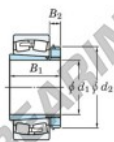

Spherical roller bearing

22348RHAK-H2348-JTEKT - 22348RHAK-H2348-JTEKT

<https://www.123bearing.com/bearing-housing/roller-bearing/spherical/22348rhak-h2348-jtekt>

Boundary dimensions

Bearing No.	Boundary dimensions (mm)			Basic load ratings (kN)		Limiting speeds (min ⁻¹)	
	d1	d2	B	C _r	C _{0r}	Grease lub.	Oil lub.
22348RH-H2348	220	500	155	3360	4020	650	870

PRODUCT FEATURES

Brand	JTEKT
N° Ean13	3616060791658
Inside diameter	220 mm
Outside diameter	500 mm
Thickness	155 mm
Limiting speed	650 rpm
Dynamic load	3400 kN
Static load	3990 kN
Packaging	1

contact@123bearing.com