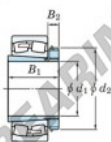

Spherical roller bearing

22248RHAK-H3148-JTEKT - 22248RHAK-H3148-JTEKT

https://www.123bearing.com/bearing-housing/roller-bearing/spherical/22248rhak-h3148-jtekt

Boundary dimensions

Bearing No.	Boundary dimensions (mm)				Basic load ratings (N)		Limiting speeds (min ⁻¹)	
	d1	d2	B	α	Cr	Cor	Gross lub.	Oil lub.
22248RHAK-H3148	220	440	120	4	2400	2990	730	970

PRODUCT FEATURES

Brand	JTEKT
N° Ean13	3616060791610
Inside diameter	220 mm
Outside diameter	440 mm
Thickness	120 mm
Limiting speed	730 rpm
Dynamic load	2400 kN
Static load	2990 kN
Packaging	1

contact@123bearing.com