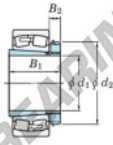

Spherical roller bearing 22248RK-H3148-JTEKT - 22248RK-H3148-JTEKT

<https://www.123bearing.com/bearing-housing/roller-bearing/spherical/22248rk-h3148-jtekt>

Boundary dimensions

PRODUCT FEATURES

Brand	JTEKT
N° Ean13	3616060791603
Inside diameter	220 mm
Outside diameter	440 mm
Thickness	120 mm
Limiting speed	730 rpm
Dynamic load	2390 kN
Static load	2940 kN
Packaging	1

contact@123bearing.com

(646) 712 9672

CRT4 de Lesquin 60 Rue Du Haut De Sainghin 59273 Fretin FRANCE