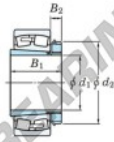

Spherical roller bearing 23948RK-H3948-JTEKT - 23948RK-H3948-JTEKT

<https://www.123bearing.com/bearing-housing/roller-bearing/spherical/23948rk-h3948-jtekt>

Boundary dimensions

PRODUCT FEATURES

Brand	JTEKT
N° Ean13	3616060791559
Inside diameter	220 mm
Outside diameter	320 mm
Thickness	60 mm
Limiting speed	940 rpm
Dynamic load	814 kN
Static load	1380 kN
Packaging	1

contact@123bearing.com

(646) 712 9672

CRT4 de Lesquin 60 Rue Du Haut De Sainghin 59273 Fretin FRANCE