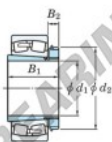

Spherical roller bearing

23244RHAK-H2344-JTEKT - 23244RHAK-H2344-JTEKT

https://www.123bearing.com/bearing-housing/roller-bearing/spherical/23244rhak-h2344-jtekt

Boundary dimensions

Bearing No.	Boundary dimensions (mm)				Basic load ratings (kN)		Limiting speeds (min ⁻¹)	
	d1	D _e	B	r (mm)	C _r	C _{0r}	Grease lub.	Oil lub.
23244RHAK-H2344	200	400	144	4	2520	3350	810	1100

PRODUCT FEATURES

Brand	JTEKT
N° Ean13	3616060791528
Inside diameter	200 mm
Outside diameter	400 mm
Thickness	144 mm
Limiting speed	810 rpm
Dynamic load	2520 kN
Static load	3350 kN
Packaging	1

contact@123bearing.com