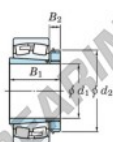

Spherical roller bearing 23044RK-H3044-JTEKT - 23044RK-H3044-JTEKT

<https://www.123bearing.com/bearing-housing/roller-bearing/spherical/23044rk-h3044-jtekt>

Boundary dimensions

Bearing No.	Boundary dimensions (mm)				Basic load ratings (kN)		Limiting speeds (min ⁻¹)	
	d1	D ₂	B	r (mm)	C _r	C _{0r}	Grease lub.	Oil lub.
23044RK-H3044	200	340	90	3	1230	1890	940	1300

PRODUCT FEATURES

Brand	JTEKT
N° Ean13	3616060791467
Inside diameter	200 mm
Outside diameter	340 mm
Thickness	90 mm
Limiting speed	940 rpm
Weight	1890 g
Dynamic load	1230 kN
Static load	1890 kN
Packaging	1