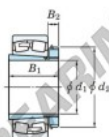

Spherical roller bearing 23240RK-H2340-JTEKT - 23240RK-H2340-JTEKT

<https://www.123bearing.com/bearing-housing/roller-bearing/spherical/23240rk-h2340-jtekt>

Boundary dimensions

| Bearing No. | Boundary dimensions (mm) | | | | Basic load ratings (kN) | | Limiting speeds (min ⁻¹) | |
|---------------|--------------------------|-----|-----|--------|-------------------------|------------------|--------------------------------------|----------|
| | d1 | d2 | B | r (mm) | C ₁₀ | C ₀₁₀ | Grease lub. | Oil lub. |
| 23240RK-H2340 | 180 | 360 | 128 | 4 | 1950 | 2610 | 940 | 1300 |

PRODUCT FEATURES

| | |
|------------------|---------------|
| Brand | JTEKT |
| N° Ean13 | 3616060791412 |
| Inside diameter | 180 mm |
| Outside diameter | 360 mm |
| Thickness | 128 mm |
| Limiting speed | 940 rpm |
| Dynamic load | 1950 kN |
| Static load | 2610 kN |
| Packaging | 1 |