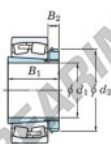

Spherical roller bearing

22238RHAK-H3138-JTEKT - 22238RHAK-H3138-JTEKT

<https://www.123bearing.com/bearing-housing/roller-bearing/spherical/22238rhak-h3138-jtekt>

Boundary dimensions

Bearing No.	Boundary dimensions (mm)				Basic load ratings (kN)		Limiting speeds (min. 1)	
	d1	d2	B	B1	Cr	Cor	Grease lub.	Oil lub.
22238RHAK-H3138	170	340	92	4	1420	1770	1000	1300

PRODUCT FEATURES

Brand	JTEKT
N° Ean13	3616060791290
Inside diameter	170 mm
Outside diameter	340 mm
Thickness	92 mm
Limiting speed	1000 rpm
Dynamic load	1420 kN
Static load	1770 kN
Packaging	1

contact@123bearing.com