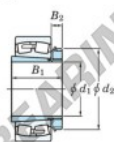

Spherical roller bearing

23038RHAK-H3038-JTEKT - 23038RHAK-H3038-JTEKT

https://www.123bearing.com/bearing-housing/roller-bearing/spherical/23038rhak-h3038-jtekt

Boundary dimensions

Bearing No.	Housing dimensions (mm)				Basic load ratings (kN)		Limiting speeds (min ⁻¹)	
	d1	d	B	r (mm)	C _r	C _{0r}	Grease lub.	Oil lub.
23038RHAK-H3038	170	290	75	2.1	992	1430	1100	1500

PRODUCT FEATURES

Brand	JTEKT
N° Ean13	3616060791252
Inside diameter	170 mm
Outside diameter	290 mm
Thickness	75 mm
Limiting speed	1100 rpm
Dynamic load	992 kN
Static load	1430 kN
Packaging	1

contact@123bearing.com