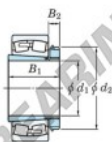

Spherical roller bearing

22336RHAK-H2336-JTEKT - 22336RHAK-H2336-JTEKT

<https://www.123bearing.com/bearing-housing/roller-bearing/spherical/22336rhak-h2336-jtekt>

Boundary dimensions

Bearing No.	Boundary dimensions (mm)				Basic load ratings (kN)		Limiting speeds (min ⁻¹)	
	d1	D	B	r (mm)	Cr	Cor	Grease lub.	Oil lub.
22336RHAK-H2336	160	380	126	4	2180	2410	930	1200

PRODUCT FEATURES

Brand	JTEKT
N° Ean13	3616060791214
Inside diameter	160 mm
Outside diameter	380 mm
Thickness	126 mm
Limiting speed	930 rpm
Dynamic load	2180 kN
Static load	2410 kN
Packaging	1

contact@123bearing.com