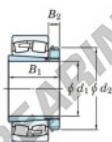

Spherical roller bearing

22236RHAK-H3136-JTEKT - 22236RHAK-H3136-JTEKT

https://www.123bearing.com/bearing-housing/roller-bearing/spherical/22236rhak-h3136-jtekt

Boundary dimensions

Bearing No.	Boundary dimensions (mm)				Basic load ratings (kN)		Limiting speeds (min ⁻¹)	
	d1	d2	B	B1	Cr	Cor	Grease lub.	Oil lub.
22236RHAK-H3136	160	320	86	4	1320	1610	1100	1400

PRODUCT FEATURES

Brand	JTEKT
N° Ean13	3616060791184
Inside diameter	160 mm
Outside diameter	320 mm
Thickness	86 mm
Limiting speed	1100 rpm
Dynamic load	1320 kN
Static load	1610 kN
Packaging	1

contact@123bearing.com