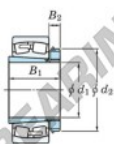

Spherical roller bearing

23136RHAK-H3136-JTEKT - 23136RHAK-H3136-JTEKT

<https://www.123bearing.com/bearing-housing/roller-bearing/spherical/23136rhak-h3136-jtekt>

Boundary dimensions

Bearing No.	Boundary dimensions (mm)			Basic load ratings (kN)	Limiting speeds (min ⁻¹)		
	d1	D	B		Cr	CDr	Grease lub.
23136RHAK-H3136	160	300	96	1330	1790	1100	1500

PRODUCT FEATURES

Brand	JTEKT
N° Ean13	3616060791160
Inside diameter	160 mm
Outside diameter	300 mm
Thickness	96 mm
Limiting speed	1100 rpm
Dynamic load	1330 kN
Static load	1790 kN
Packaging	1

contact@123bearing.com