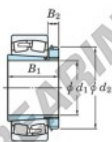

Spherical roller bearing

23036RZK-H3036-JTEKT - 23036RZK-H3036-JTEKT

https://www.123bearing.com/bearing-housing/roller-bearing/spherical/23036rzk-h3036-jtekt

Boundary dimensions

Bearing No.	Boundary dimensions (mm)				Basic load ratings (kN)		Limiting speeds (min ⁻¹)	
	d1	D	B	r (mm)	Cr	C0r	Grease lub.	Oil lub.
23036RZK-H3036	160	280	74	2.1	966	1330	1500	1900

PRODUCT FEATURES

Brand	JTEKT
N° Ean13	3616060791146
Inside diameter	160 mm
Inside diameter	6.299" inch
Outside diameter	280 mm
Outside diameter	11.024" inch
Thickness	74 mm
Thickness	2.913" inch
Limiting speed	1500 rpm
Dynamic load	966 kN
Static load	1330 kN
Packaging	1