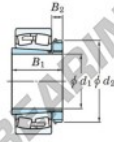

Spherical roller bearing 23936RK-H3936-JTEKT - 23936RK-H3936-JTEKT

<https://www.123bearing.com/bearing-housing/roller-bearing/spherical/23936rk-h3936-jtekt>

Boundary dimensions

Bearing No.	Boundary dimensions (mm)				Basic load ratings (kN)		Limiting speeds (min ⁻¹)	
	d1	d2	B	rim	Cr	C0r	Grease lub.	Oil lub.
23936RK-H3936	160	250	52	2	599	939	1300	1700

PRODUCT FEATURES

Brand	JTEKT
N° Ean13	3616060791139
Inside diameter	160 mm
Outside diameter	250 mm
Thickness	52 mm
Limiting speed	1300 rpm
Dynamic load	599 kN
Static load	939 kN
Packaging	1

contact@123bearing.com