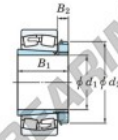

## Spherical roller bearing

### 22234RHAK-H3134-JTEKT - 22234RHAK-H3134-JTEKT

https://www.123bearing.com/bearing-housing/roller-bearing/spherical/22234rhak-h3134-jtekt

Boundary dimensions

Bearing No.	Boundary dimensions (mm)				Basic load ratings (kN)		Limiting speeds (min <sup>-1</sup> )	
	d1	B	B	r (mm)	Cr	C0r	Grease lub.	Oil lub.
22234RHAK-H3134	150	310	86	4	1260	1490	1100	1500

## PRODUCT FEATURES

Brand	JTEKT
N° Ean13	3616060791085
Inside diameter	150 mm
Outside diameter	310 mm
Thickness	86 mm
Limiting speed	1100 rpm
Dynamic load	1260 kN
Static load	1490 kN
Packaging	1

[contact@123bearing.com](mailto:contact@123bearing.com)