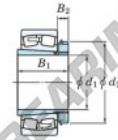

## Spherical roller bearing

### 22234RHAK-H3134-JTEKT - 22234RHAK-H3134-JTEKT

<https://www.123bearing.com/bearing-housing/roller-bearing/spherical/22234rhak-h3134-jtekt>

Boundary dimensions

Bearing No.	Boundary dimensions (mm)				Basic load ratings (kN)		Limiting speeds (min <sup>-1</sup> )	
	d1	B	B	r (mm)	Cr	C0r	Grease lub.	Oil lub.
22234RHAK-H3134	150	310	86	4	1260	1490	1100	1500

## PRODUCT FEATURES

Brand	JTEKT
N° Ean13	3616060791085
Inside diameter	150 mm
Outside diameter	310 mm
Thickness	86 mm
Limiting speed	1100 rpm
Dynamic load	1260 kN
Static load	1490 kN
Packaging	1

[contact@123bearing.com](mailto:contact@123bearing.com)