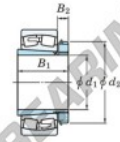

Spherical roller bearing

22234RHAK-H3134-JTEKT - 22234RHAK-H3134-JTEKT

<https://www.123bearing.com/bearing-housing/roller-bearing/spherical/22234rhak-h3134-jtekt>

Boundary dimensions

Bearing No.	Boundary dimensions (mm)				Basic load ratings (kN)		Limiting speeds (min ⁻¹)	
	d1	d2	B	r (mm)	Cr	C0r	Grease lub.	Oil lub.
22234RHAK-H3134	150	310	86	4	1260	1490	1100	1500

PRODUCT FEATURES

Brand	JTEKT
N° Ean13	3616060791085
Inside diameter	150 mm
Outside diameter	310 mm
Thickness	86 mm
Limiting speed	1100 rpm
Dynamic load	1260 kN
Static load	1490 kN
Packaging	1

contact@123bearing.com