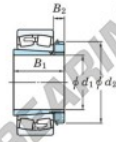

## 22234RHAK-H3134-JTEKT - 22234RHAK-H3134-JTEKT

<https://www.123bearing.com/bearing-housing/roller-bearing/spherical/22234rhak-h3134-jtekt>

Boundary dimensions

Bearing No.	Boundary dimensions (mm)				Basic load ratings (kN)		Limiting speeds (min <sup>-1</sup> )	
	d1	B	B	r (mm)	Cr	C0r	Grease lub.	Oil lub.
22234RHAK-H3134	150	310	86	4	1260	1490	1100	1500

## PRODUCT FEATURES

Brand	JTEKT
N° Ean13	3616060791085
Inside diameter	150 mm
Outside diameter	310 mm
Thickness	86 mm
Limiting speed	1100 rpm
Dynamic load	1260 kN
Static load	1490 kN
Packaging	1

[contact@123bearing.com](mailto:contact@123bearing.com)