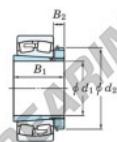

### 22234RHAK-H3134-JTEKT - 22234RHAK-H3134-JTEKT

https://www.123bearing.com/bearing-housing/roller-bearing/spherical/22234rhak-h3134-jtekt

Boundary dimensions

Bearing No.	Boundary dimensions (mm)				Basic load ratings (kN)		Limiting speeds (min <sup>-1</sup> )	
	d1	B	B	r (mm)	Cr	C0r	Grease lub.	Oil lub.
22234RHAK-H3134	150	310	86	4	1260	1490	1100	1500

## PRODUCT FEATURES

Brand	JTEKT
N° Ean13	3616060791085
Inside diameter	150 mm
Outside diameter	310 mm
Thickness	86 mm
Limiting speed	1100 rpm
Dynamic load	1260 kN
Static load	1490 kN
Packaging	1

[contact@123bearing.com](mailto:contact@123bearing.com)