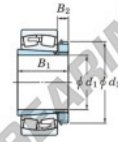

## 22234RHAK-H3134-JTEKT - 22234RHAK-H3134-JTEKT

<https://www.123bearing.com/bearing-housing/roller-bearing/spherical/22234rhak-h3134-jtekt>

Boundary dimensions

Bearing No.	Boundary dimensions (mm)				Basic load ratings (kN)		Limiting speeds (min <sup>-1</sup> )	
	d1	B	B	r (mm)	Cr	C0r	Grease lub.	Oil lub.
22234RHAK-H3134	150	310	86	4	1260	1490	1100	1500

## PRODUCT FEATURES

Brand	JTEKT
N° Ean13	3616060791085
Inside diameter	150 mm
Outside diameter	310 mm
Thickness	86 mm
Limiting speed	1100 rpm
Dynamic load	1260 kN
Static load	1490 kN
Packaging	1

[contact@123bearing.com](mailto:contact@123bearing.com)