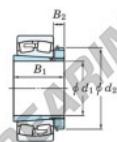

### 22234RHAK-H3134-JTEKT - 22234RHAK-H3134-JTEKT

<https://www.123bearing.com/bearing-housing/roller-bearing/spherical/22234rhak-h3134-jtekt>

Boundary dimensions

Bearing No.	Boundary dimensions (mm)				Basic load ratings (kN)		Limiting speeds (min <sup>-1</sup> )	
	d1	B	B	r (mm)	Cr	Cr*	Grease lub.	Oil lub.
22234RHAK-H3134	150	310	86	4	1260	1490	1100	1500

## PRODUCT FEATURES

Brand	JTEKT
N° Ean13	3616060791085
Inside diameter	150 mm
Outside diameter	310 mm
Thickness	86 mm
Limiting speed	1100 rpm
Dynamic load	1260 kN
Static load	1490 kN
Packaging	1

[contact@123bearing.com](mailto:contact@123bearing.com)