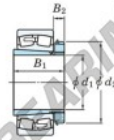

### 22234RHAK-H3134-JTEKT - 22234RHAK-H3134-JTEKT

<https://www.123bearing.com/bearing-housing/roller-bearing/spherical/22234rhak-h3134-jtekt>

Boundary dimensions

Bearing No.	Boundary dimensions (mm)				Basic load ratings (kN)		Limiting speeds (min <sup>-1</sup> )	
	d1	B	B	r (mm)	Cr	C0r	Grease lub.	Oil lub.
22234RHAK-H3134	150	310	86	4	1260	1490	1100	1500

## PRODUCT FEATURES

Brand	JTEKT
N° Ean13	3616060791085
Inside diameter	150 mm
Outside diameter	310 mm
Thickness	86 mm
Limiting speed	1100 rpm
Dynamic load	1260 kN
Static load	1490 kN
Packaging	1

[contact@123bearing.com](mailto:contact@123bearing.com)