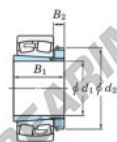

### 22234RHAK-H3134-JTEKT - 22234RHAK-H3134-JTEKT

<https://www.123bearing.com/bearing-housing/roller-bearing/spherical/22234rhak-h3134-jtekt>

Boundary dimensions

Bearing No.	Boundary dimensions (mm)				Basic load ratings (kN)		Limiting speeds (min <sup>-1</sup> )	
	d1	B	B	r (mm)	Cr	C0r	Grease lub.	Oil lub.
22234RHAK-H3134	150	310	86	4	1260	1490	1100	1500

## PRODUCT FEATURES

Brand	JTEKT
N° Ean13	3616060791085
Inside diameter	150 mm
Outside diameter	310 mm
Thickness	86 mm
Limiting speed	1100 rpm
Dynamic load	1260 kN
Static load	1490 kN
Packaging	1

[contact@123bearing.com](mailto:contact@123bearing.com)