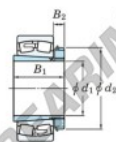

## 22234RHAK-H3134-JTEKT - 22234RHAK-H3134-JTEKT

<https://www.123bearing.com/bearing-housing/roller-bearing/spherical/22234rhak-h3134-jtekt>

Boundary dimensions

Bearing No.	Boundary dimensions (mm)				Basic load ratings (kN)		Limiting speeds (min <sup>-1</sup> )	
	d1	B	B	r (mm)	Cr	C0r	Grease lub.	Oil lub.
22234RHAK-H3134	150	310	86	4	1260	1490	1100	1500

## PRODUCT FEATURES

Brand	JTEKT
N° Ean13	3616060791085
Inside diameter	150 mm
Outside diameter	310 mm
Thickness	86 mm
Limiting speed	1100 rpm
Dynamic load	1260 kN
Static load	1490 kN
Packaging	1

[contact@123bearing.com](mailto:contact@123bearing.com)