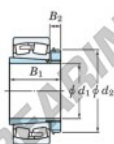

Spherical roller bearing 22230RK-H2330-JTEKT - 22230RK-H2330-JTEKT

<https://www.123bearing.com/bearing-housing/roller-bearing/spherical/22230rk-h2330-jtekt>

Boundary dimensions

Bearing No.	d1	Boundary dimensions (mm)		Basic load ratings (kN)	Limiting speeds (min ⁻¹)			
		d2	B		Cr	Cor	Grease lub.	Oil lub.
22230RK-H2330	135	320	108	4	1540	1600	1200	1500

PRODUCT FEATURES

Brand	JTEKT
N° Ean13	3616060790958
Inside diameter	135 mm
Inside diameter	5.315" inch
Outside diameter	320 mm
Outside diameter	12.598" inch
Thickness	108 mm
Thickness	4.252" inch
Limiting speed	1200 rpm
Dynamic load	1540 kN
Static load	1600 kN
Packaging	1