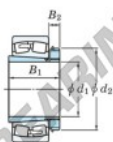

## Spherical roller bearing 23030RZK-H3030-JTEKT - 23030RZK-H3030-JTEKT

<https://www.123bearing.com/bearing-housing/roller-bearing/spherical/23030rzk-h3030-jtekt>

Boundary dimensions

Bearing No.	Boundary dimensions (mm)				Basic load ratings (kN)		Limiting speeds (min <sup>-1</sup> )	
	d1	D	B	r (mm)	Cr	Cor	Grease lub.	Oil lub.
23030RZK-H3030	135	225	56	2.1	579	797	1900	2500

## PRODUCT FEATURES

Brand	JTEKT
N° Ean13	3616060790910
Inside diameter	135 mm
Outside diameter	225 mm
Thickness	56 mm
Limiting speed	1900 rpm
Dynamic load	579 kN
Static load	797 kN
Packaging	1

[contact@123bearing.com](mailto:contact@123bearing.com)