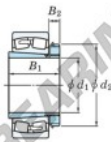

## Spherical roller bearing 23030RZK-H3030-JTEKT - 23030RZK-H3030-JTEKT

<https://www.123bearing.com/bearing-housing/roller-bearing/spherical/23030rzk-h3030-jtekt>

Boundary dimensions

Bearing No.	Boundary dimensions (mm)				Basic load ratings (kN)		Limiting speeds (min <sup>-1</sup> )	
	d1	D	B	r (mm)	Cr	Cor	Grease lub.	Oil lub.
23030RZK-H3030	135	225	56	2.1	579	797	1900	2500

## PRODUCT FEATURES

Brand	JTEKT
N° Ean13	3616060790910
Inside diameter	135 mm
Outside diameter	225 mm
Thickness	56 mm
Limiting speed	1900 rpm
Dynamic load	579 kN
Static load	797 kN
Packaging	1

[contact@123bearing.com](mailto:contact@123bearing.com)