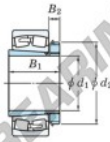

## Spherical roller bearing 23030RZK-H3030-JTEKT - 23030RZK-H3030-JTEKT

<https://www.123bearing.com/bearing-housing/roller-bearing/spherical/23030rzk-h3030-jtekt>

Boundary dimensions

Bearing No.	Boundary dimensions (mm)				Basic load ratings (kN)		Limiting speeds (min <sup>-1</sup> )	
	d1	D	B	r (mm)	Cr	Cor	Grease lub.	Oil lub.
23030RZK-H3030	135	225	56	2.1	579	797	1900	2500

## PRODUCT FEATURES

Brand	JTEKT
N° Ean13	3616060790910
Inside diameter	135 mm
Outside diameter	225 mm
Thickness	56 mm
Limiting speed	1900 rpm
Dynamic load	579 kN
Static load	797 kN
Packaging	1

[contact@123bearing.com](mailto:contact@123bearing.com)