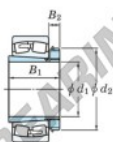

Spherical roller bearing 23030RZK-H3030-JTEKT - 23030RZK-H3030-JTEKT

<https://www.123bearing.com/bearing-housing/roller-bearing/spherical/23030rzk-h3030-jtekt>

Boundary dimensions

| Bearing No. | Boundary dimensions (mm) | | | | Basic load ratings (kN) | | Limiting speeds (min ⁻¹) | |
|----------------|--------------------------|-----|----|--------|-------------------------|-----|--------------------------------------|----------|
| | d1 | D | B | r (mm) | Cr | Cor | Grease lub. | Oil lub. |
| 23030RZK-H3030 | 135 | 225 | 56 | 2.1 | 579 | 797 | 1900 | 2500 |

PRODUCT FEATURES

| | |
|------------------|---------------|
| Brand | JTEKT |
| N° Ean13 | 3616060790910 |
| Inside diameter | 135 mm |
| Outside diameter | 225 mm |
| Thickness | 56 mm |
| Limiting speed | 1900 rpm |
| Dynamic load | 579 kN |
| Static load | 797 kN |
| Packaging | 1 |