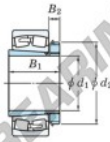

Spherical roller bearing 23030RZK-H3030-JTEKT - 23030RZK-H3030-JTEKT

<https://www.123bearing.com/bearing-housing/roller-bearing/spherical/23030rzk-h3030-jtekt>

Boundary dimensions

Bearing No.	Boundary dimensions (mm)				Basic load ratings (kN)		Limiting speeds (min ⁻¹)	
	d1	D	B	r (mm)	Cr	Cor	Grease lub.	Oil lub.
23030RZK-H3030	135	225	56	2.1	579	797	1900	2500

PRODUCT FEATURES

Brand	JTEKT
N° Ean13	3616060790910
Inside diameter	135 mm
Outside diameter	225 mm
Thickness	56 mm
Limiting speed	1900 rpm
Dynamic load	579 kN
Static load	797 kN
Packaging	1

contact@123bearing.com