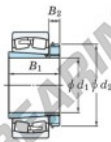

## Spherical roller bearing 23030RZK-H3030-JTEKT - 23030RZK-H3030-JTEKT

<https://www.123bearing.com/bearing-housing/roller-bearing/spherical/23030rzk-h3030-jtekt>

Boundary dimensions

Bearing No.	Boundary dimensions (mm)				Basic load ratings (kN)		Limiting speeds (min <sup>-1</sup> )	
	d1	D	B	r (mm)	Cr	Cor	Grease lub.	Oil lub.
23030RZK-H3030	135	225	56	2.1	579	797	1900	2500

### PRODUCT FEATURES

Brand	JTEKT
N° Ean13	3616060790910
Inside diameter	135 mm
Outside diameter	225 mm
Thickness	56 mm
Limiting speed	1900 rpm
Dynamic load	579 kN
Static load	797 kN
Packaging	1

[contact@123bearing.com](mailto:contact@123bearing.com)