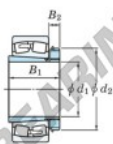

Spherical roller bearing 23030RZK-H3030-JTEKT - 23030RZK-H3030-JTEKT

<https://www.123bearing.com/bearing-housing/roller-bearing/spherical/23030rzk-h3030-jtekt>

Boundary dimensions

Bearing No.	Boundary dimensions (mm)				Basic load ratings (kN)		Limiting speeds (min ⁻¹)	
	d1	D	B	r (mm)	Cr	Cor	Grease lub.	Oil lub.
23030RZK-H3030	135	225	56	2.1	579	797	1900	2500

PRODUCT FEATURES

Brand	JTEKT
N° Ean13	3616060790910
Inside diameter	135 mm
Outside diameter	225 mm
Thickness	56 mm
Limiting speed	1900 rpm
Dynamic load	579 kN
Static load	797 kN
Packaging	1

contact@123bearing.com