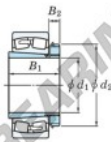

Spherical roller bearing 23030RZK-H3030-JTEKT - 23030RZK-H3030-JTEKT

<https://www.123bearing.com/bearing-housing/roller-bearing/spherical/23030rzk-h3030-jtekt>

Boundary dimensions

Bearing No.	Boundary dimensions (mm)				Basic load ratings (kN)		Limiting speeds (min ⁻¹)	
	d1	D	B	r (mm)	Cr	Cor	Grease lub.	Oil lub.
23030RZK-H3030	135	225	56	2.1	579	797	1900	2500

PRODUCT FEATURES

Brand	JTEKT
N° Ean13	3616060790910
Inside diameter	135 mm
Outside diameter	225 mm
Thickness	56 mm
Limiting speed	1900 rpm
Dynamic load	579 kN
Static load	797 kN
Packaging	1

contact@123bearing.com