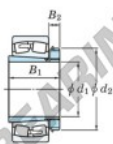

## Spherical roller bearing 23030RZK-H3030-JTEKT - 23030RZK-H3030-JTEKT

<https://www.123bearing.com/bearing-housing/roller-bearing/spherical/23030rzk-h3030-jtekt>

Boundary dimensions

Bearing No.	Boundary dimensions (mm)				Basic load ratings (kN)		Limiting speeds (min <sup>-1</sup> )	
	d1	D	B	r (mm)	Cr	Cor	Grease lub.	Oil lub.
23030RZK-H3030	135	225	56	2.1	579	797	1900	2500

## PRODUCT FEATURES

Brand	JTEKT
N° Ean13	3616060790910
Inside diameter	135 mm
Outside diameter	225 mm
Thickness	56 mm
Limiting speed	1900 rpm
Dynamic load	579 kN
Static load	797 kN
Packaging	1

[contact@123bearing.com](mailto:contact@123bearing.com)