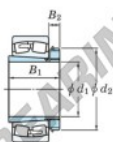

Spherical roller bearing 23030RZK-H3030-JTEKT - 23030RZK-H3030-JTEKT

<https://www.123bearing.com/bearing-housing/roller-bearing/spherical/23030rzk-h3030-jtekt>

Boundary dimensions

Bearing No.	Boundary dimensions (mm)				Basic load ratings (kN)		Limiting speeds (min ⁻¹)	
	d1	D	B	r (mm)	Cr	Cor	Grease lub.	Oil lub.
23030RZK-H3030	135	225	56	2.1	579	797	1900	2500

PRODUCT FEATURES

Brand	JTEKT
N° Ean13	3616060790910
Inside diameter	135 mm
Outside diameter	225 mm
Thickness	56 mm
Limiting speed	1900 rpm
Dynamic load	579 kN
Static load	797 kN
Packaging	1

contact@123bearing.com