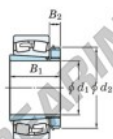

## Spherical roller bearing

### 22328RZK-H2328-JTEKT - 22328RZK-H2328-JTEKT

https://www.123bearing.com/bearing-housing/roller-bearing/spherical/22328rzk-h2328-jtekt

Boundary dimensions

Bearing No.	Boundary dimensions (mm)				Basic load ratings (kN)			Limiting speeds (min <sup>-1</sup> )	
	d1	d2	B	r (mm)	Cr	Cor	Grease lub.	Oil lub.	
22328RZK-H2328	125	300	102	4	1470	1570	1500	2100	

## PRODUCT FEATURES

Brand	JTEKT
N° Ean13	3616060790903
Inside diameter	125 mm
Outside diameter	300 mm
Thickness	102 mm
Limiting speed	1500 rpm
Dynamic load	1470 kN
Static load	1570 kN
Packaging	1

[contact@123bearing.com](mailto:contact@123bearing.com)