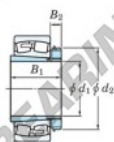

Spherical roller bearing 23128RZK-H3128-JTEKT - 23128RZK-H3128-JTEKT

<https://www.123bearing.com/bearing-housing/roller-bearing/spherical/23128rzk-h3128-jtekt>

Boundary dimensions

Bearing No.	Boundary dimensions (mm)				Basic load ratings (kN)		Limiting speeds (min./1)	
	d1	d2	B	b	C _r	C _{0r}	Grease lub.	Oil lub.
23128RZK-H3128	115	225	93	4	1310	1340	1700	2200

PRODUCT FEATURES

Brand	JTEKT
N° Ean13	3616060790873
Inside diameter	125 mm
Outside diameter	225 mm
Thickness	68 mm
Limiting speed	1900 rpm
Dynamic load	710 kN
Static load	940 kN
Packaging	1

contact@123bearing.com