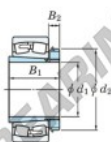

Spherical roller bearing 23026RZK-H3026-JTEKT - 23026RZK-H3026-JTEKT

<https://www.123bearing.com/bearing-housing/roller-bearing/spherical/23026rzk-h3026-jtekt>

Boundary dimensions

Bearing No.	Boundary dimensions (mm)				Basic load ratings (kN)		Limiting speeds (min ⁻¹)	
	d1	D	B	r (max)	C _r	C _{0r}	Grease lub.	Oil lub.
23026RZK-H3026	115	200	52	2	509	674	2200	2900

PRODUCT FEATURES

Brand	JTEKT
N° Ean13	3616060790767
Inside diameter	115 mm
Outside diameter	200 mm
Thickness	52 mm
Limiting speed	2200 rpm
Dynamic load	509 kN
Static load	674 kN
Packaging	1

contact@123bearing.com