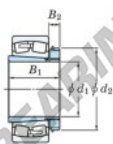

Spherical roller bearing 23224RZK-H2324X-JTEKT - 23224RZK-H2324X-JTEKT

<https://www.123bearing.com/bearing-housing/roller-bearing/spherical/23224rzk-h2324x-jtekt>

Boundary dimensions

Bearing No.	Boundary dimensions (mm)				Basic load ratings (kN)		Limiting speeds (min ⁻¹)	
	d1	D	B	r (mm)	Cr	Cor	Grease lub.	Oil lub.
23224RZK-H2324X	110	215	76	2.1	772	956	2100	2900

PRODUCT FEATURES

Brand	JTEKT
N° Ean13	3616060790743
Inside diameter	110 mm
Outside diameter	215 mm
Thickness	76 mm
Limiting speed	2100 rpm
Dynamic load	772 kN
Static load	956 kN
Packaging	1

contact@123bearing.com