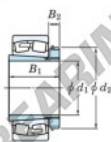

Spherical roller bearing 23024RZK-H3024X-JTEKT - 23024RZK-H3024X-JTEKT

<https://www.123bearing.com/bearing-housing/roller-bearing/spherical/23024rzk-h3024x-jtekt>

Boundary dimensions

Bearing No.	Boundary dimensions (mm)				Basic load ratings (kN)		Limiting speeds (min ⁻¹)	
	d1	D	B	rim	C _r	C _{0r}	Grease lub.	Oil lub.
23024RZK-H3024X	110	180	46	2	394	524	2300	3200

PRODUCT FEATURES

Brand	JTEKT
N° Ean13	3616060789877
Inside diameter	110 mm
Outside diameter	180 mm
Thickness	46 mm
Limiting speed	2300 rpm
Dynamic load	394 kN
Static load	524 kN
Packaging	1

contact@123bearing.com