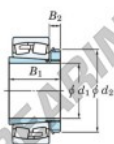

Spherical roller bearing 22322RZK-H2322X-JTEKT - 22322RZK-H2322X-JTEKT

<https://www.123bearing.com/bearing-housing/roller-bearing/spherical/22322rzk-h2322x-jtekt>

Boundary dimensions

Bearing No.	Boundary dimensions (mm)			r (mm)	Basic load ratings (kN)		Limiting speeds (min ⁻¹)	
	d1	d2	B		C _r	C _{0r}	Grease lub.	Oil lub.
22322RZK+H2322X	100	240	80	3	1040	1040	1900	2800

PRODUCT FEATURES

Brand	JTEKT
N° Ean13	3616060789860
Inside diameter	100 mm
Outside diameter	240 mm
Thickness	80 mm
Limiting speed	1900 rpm
Dynamic load	1040 kN
Static load	1040 kN
Packaging	1

contact@123bearing.com