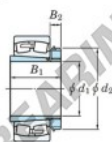

## Spherical roller bearing 23222RZK-H2322X-JTEKT - 23222RZK-H2322X-JTEKT

<https://www.123bearing.com/bearing-housing/roller-bearing/spherical/23222rzk-h2322x-jtekt>

Boundary dimensions

Bearing No.	Boundary dimensions (mm)			Basic load ratings (kN)		Limiting speeds (min <sup>-1</sup> )	
	d1	d2	B	C <sub>r</sub>	C <sub>0r</sub>	Grease lub.	Oil lub.
23222RZK-H2322X	100	200	69.8	672	792	2300	3000

### PRODUCT FEATURES

Brand	JTEKT
N° Ean13	3616060789853
Inside diameter	100 mm
Outside diameter	200 mm
Thickness	69.8 mm
Limiting speed	2300 rpm
Dynamic load	672 kN
Static load	792 kN
Packaging	1

[contact@123bearing.com](mailto:contact@123bearing.com)