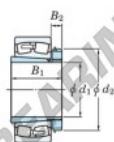

Spherical roller bearing

2222RZK-H322X-JTEKT - 2222RZK-H322X-JTEKT

https://www.123bearing.com/bearing-housing/roller-bearing/spherical/2222rzk-h322x-jtekt

Boundary dimensions

Bearing No.	Boundary dimensions (mm)				Basic load ratings (kN)		Limiting speeds (min ⁻¹)	
	d1	D	B	r (mm)	Cr	C0r	Grease lub.	Oil lub.
2222RZK-H322X	100	200	53	2.1	612	642	2300	3000

PRODUCT FEATURES

Brand	JTEKT
N° Ean13	3616060789839
Inside diameter	100 mm
Outside diameter	200 mm
Thickness	53 mm
Limiting speed	2300 rpm
Dynamic load	612 kN
Static load	642 kN
Packaging	1

contact@123bearing.com