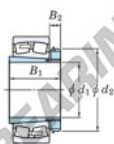

## Spherical roller bearing 22320RZK-H2320X-JTEKT - 22320RZK-H2320X-JTEKT

<https://www.123bearing.com/bearing-housing/roller-bearing/spherical/22320rzk-h2320x-jtekt>

Boundary dimensions

Bearing No.	Boundary dimensions (mm)			Basic load ratings (kN)	Limiting speeds (min <sup>-1</sup> )		
	d1	B	B2		Grease lub.	Oil lub.	
22320RZK-H2320X	90	215	73	875	877	2200	3000

## PRODUCT FEATURES

Brand	JTEKT
N° Ean13	3616060789808
Inside diameter	90 mm
Outside diameter	215 mm
Thickness	73 mm
Limiting speed	2200 rpm
Dynamic load	875 kN
Static load	877 kN
Packaging	1

[contact@123bearing.com](mailto:contact@123bearing.com)