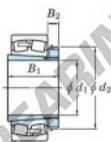

## Spherical roller bearing 23220RZK-H2320X-JTEKT - 23220RZK-H2320X-JTEKT

<https://www.123bearing.com/bearing-housing/roller-bearing/spherical/23220rzk-h2320x-jtekt>

Boundary dimensions

Bearing No.	Boundary dimensions (mm)			Basic load ratings (kN)		Limiting speeds (min <sup>-1</sup> )		
	d1	B	r (mm)	Cr	C0r	Grease lub.	Oil lub.	
23220RZK-H2320X	90	180	60.3	2.1	533	629	2600	3400

## PRODUCT FEATURES

Brand	JTEKT
N° Ean13	3616060789785
Inside diameter	90 mm
Outside diameter	180 mm
Thickness	60.3 mm
Limiting speed	2600 rpm
Dynamic load	533 kN
Static load	629 kN
Packaging	1

[contact@123bearing.com](mailto:contact@123bearing.com)