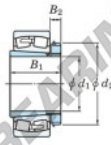

Spherical roller bearing 22318RZK-H2318X-JTEKT - 22318RZK-H2318X-JTEKT

<https://www.123bearing.com/bearing-housing/roller-bearing/spherical/22318rzk-h2318x-jtekt>

Boundary dimensions

Bearing No.	Boundary dimensions (mm)				Basic load ratings (kN)		Limiting speeds (min ⁻¹)	
	d1	D	B	r (max)	Cr	C0r	Grease lub.	Oil lub.
22318RZK-H2318X	80	190	64	3	672	662	2600	2400

PRODUCT FEATURES

Brand	JTEKT
N° Ean13	3616060789723
Inside diameter	80 mm
Outside diameter	190 mm
Thickness	64 mm
Limiting speed	2600 rpm
Dynamic load	672 kN
Static load	662 kN
Packaging	1

contact@123bearing.com