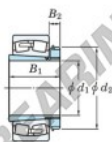

Spherical roller bearing

22216RZK-H316X-JTEKT - 22216RZK-H316X-JTEKT

https://www.123bearing.com/bearing-housing/roller-bearing/spherical/22216rzk-h316x-jtekt

Boundary dimensions

Bearing No.	Boundary dimensions (mm)				Basic load ratings (kN)		Limiting speeds (min ⁻¹)	
	d1	D	B	r (mm)	C _r	C _{0r}	Grease lub.	Oil lub.
22216RZK-H316X	65	160	55	2.1	492	473	3000	4100

PRODUCT FEATURES

Brand	JTEKT
N° Ean13	3616060789631
Inside diameter	70 mm
Outside diameter	140 mm
Thickness	33 mm
Limiting speed	3300 rpm
Dynamic load	271 kN
Static load	271 kN
Packaging	1

contact@123bearing.com