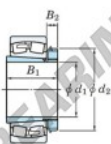

Spherical roller bearing 22313RZK-H2313X-JTEKT - 22313RZK-H2313X-JTEKT

<https://www.123bearing.com/bearing-housing/roller-bearing/spherical/22313rzk-h2313x-jtekt>

Boundary dimensions

Bearing No.	Boundary dimensions (mm)			Basic load ratings (kN)		Limiting speeds (min ⁻¹)	
	d1	D	B	C _r	C _{0r}	Grease lub.	Oil lub.
22313RZK-H2313X	60	140	48	382	360	3600	4700

PRODUCT FEATURES

Brand	JTEKT
N° Ean13	3616060789587
Inside diameter	60 mm
Outside diameter	140 mm
Thickness	48 mm
Limiting speed	3600 rpm
Dynamic load	382 kN
Static load	360 kN
Packaging	1

contact@123bearing.com